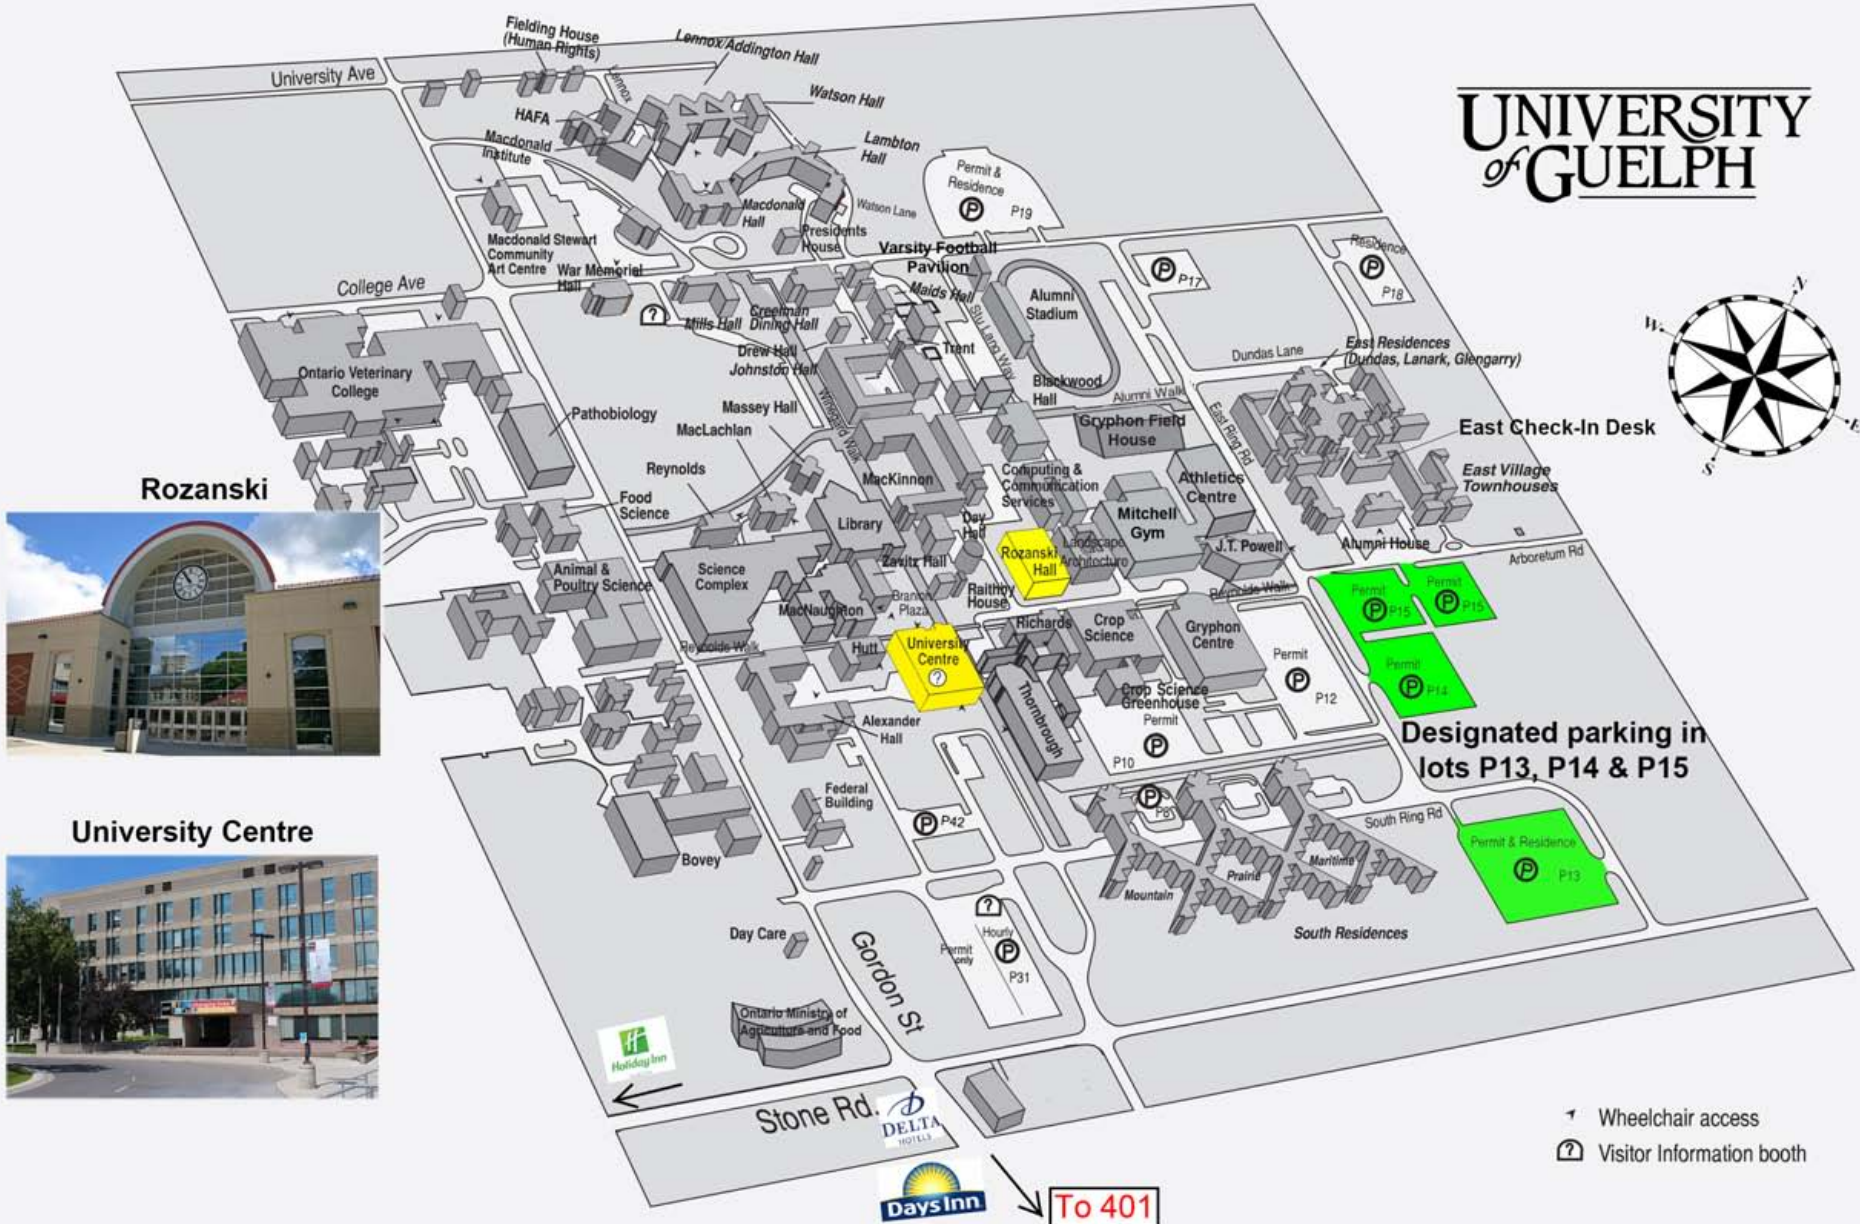

UNIVERSITY of GUELPH

Rozanski

University Centre

Designated parking in lots P13, P14 & P15

- ♿ Wheelchair access
- 📍 Visitor Information booth